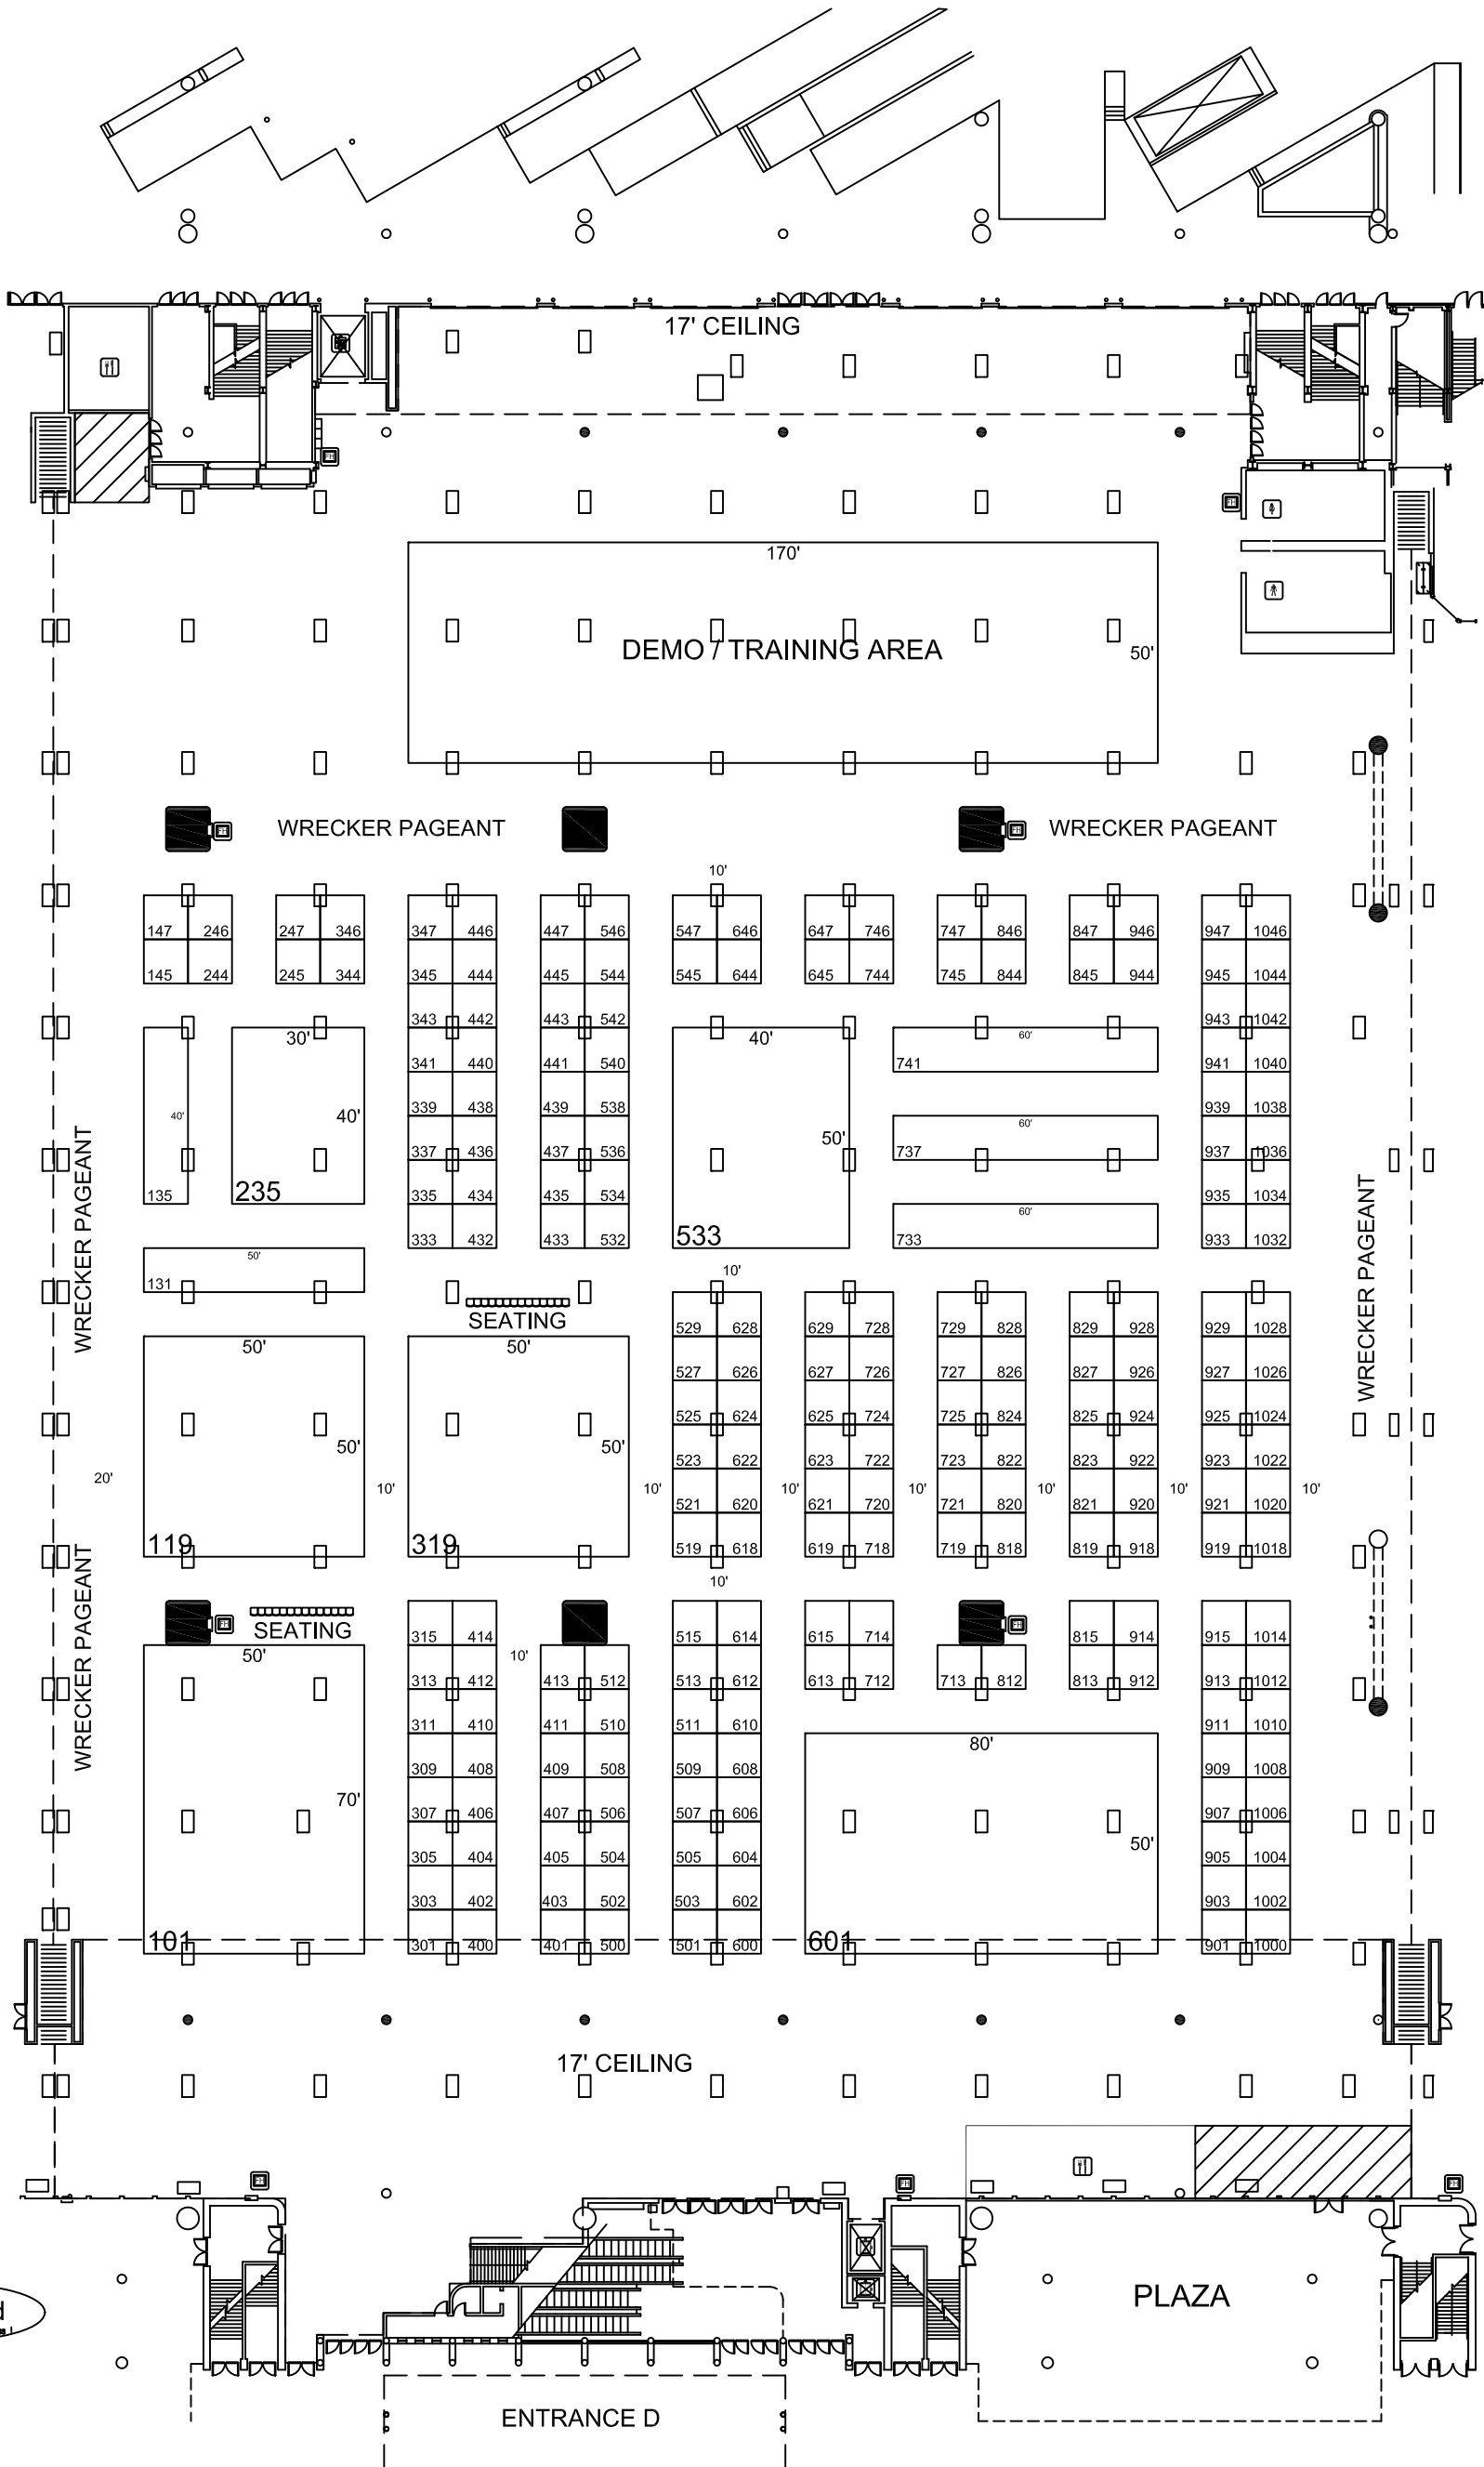

# TOWEXPO INTERNATIONAL APRIL 29 - MAY 1, 2010

Inventory as of 01/09/2010

Dimension	Size	Qty
10'x10'	100	204
10'x40'	400	1
10'x50'	500	1
10'x60'	600	3
30'x40'	1,200	1
40'x50'	2,000	1
50'x50'	2,500	2
50'x70'	3,500	1
50'x80'	4,000	1
50'x170'	8,500	1

## HALL D GEORGE R. BROWN CONVENTION CENTER HOUSTON, TEXAS LEVEL 1